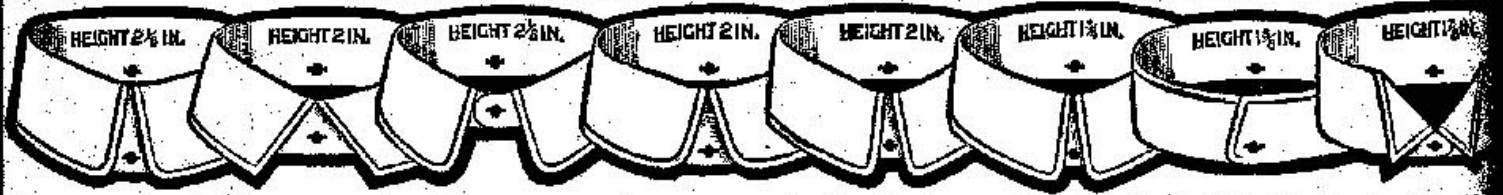

Men's Rubber Collars

These collars and cuffs are made of celluloid, but are commercially known as rubber.

19c Each 33R8242 Height, 2 1/4 inches. Polish or dull. Sizes, 14 to 18. State size.	19c Each 33R8248 Points, 2 inches. Polish or dull. Sizes, 14 to 18. State size.	19c Each 33R8234 Points, 2 1/2 inches. Polish or dull. Sizes, 14 to 18. State size.	19c Each 33R8244 Height, 2 inches. Polish or dull. Sizes, 14 to 19. State size.	19c Each 33R8238 Points, 2 inches. Pol- ish or dull. Sizes, 14 to 18. State size.	19c Each 33R8240 Height, 1 3/4 inches. Polish or dull. Sizes, 14 to 18. State size.	19c Each 33R8264 Height, 1 1/2 inches. Polish or dull. Sizes, 14 to 18. State size.	19c Each 33R8222 Height, 1 1/2 inches. Polish or dull. Sizes, 14 to 18. State size.