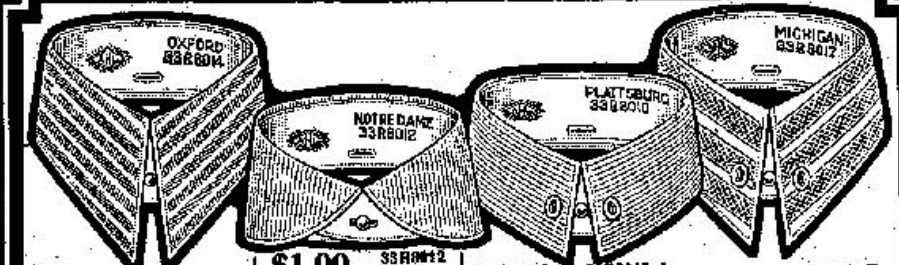

**\$1.00** 33R8081  
FOR SIX Front, 2 inches.  
Back, 1 1/2 inches.  
Sizes, 14 to 18.  
State size. Quarter sizes to 15 1/4.

**\$1.00** 33R8002  
FOR SIX Front, 1 1/2 in.  
Back, 1 1/2 in.  
Latest style collar. Sizes,  
14 to 18. State size. Quarter  
sizes to 15 1/4 only.

**\$1.00** 33R8026  
FOR SIX Front, 2 in.  
Back, 1 1/2 in.  
State size. Quarter sizes to 15 1/4 only.

**\$1.00** 33R8006  
FOR SIX Front, 2 1/4 in.  
Back, 1 3/4 in.  
State size. Half sizes only.

**\$1.00** 33R8014  
FOR SIX Fine Quality  
Self Figured  
Madras Soft  
Collar. Made up in the  
latest long pointed style.  
Will be worn more than  
ever this season. Half  
sizes, 14 to 17 1/4. State size.

**\$1.00** 33R8012  
FOR SIX Self Striped  
and Figured  
Madras Soft Collar,  
with the latest style  
round corners. This  
style looks well and is  
always comfortable.  
Half sizes, 14 to 17 1/4.  
State size.