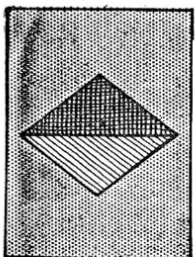

SPECIAL ARMY BADGES

1
"For Service Rendered" Badge.

"FOR SERVICE RENDERED."—Silver badge worn by men discharged from Army after active service.

2
"Wounded" Badge

"WOUNDED."—Gold perpendicular stripe worn on edge of left cuff, denoting "Wounded." The number of stripes indicates the number of wounds received upon different occasions.

3
Battalion Mark.

BATTALION MARK.—A coloured patch of various shapes (either of one, two, or three colours) worn at top of left sleeve indicating battalion to which soldier belongs.

4
Provost-Marshal.

PROVOST-MARSHAL.—A red brassard bearing the letters "P.M." in black; "A.P.M." signifies Assistant Provost-Marshal.